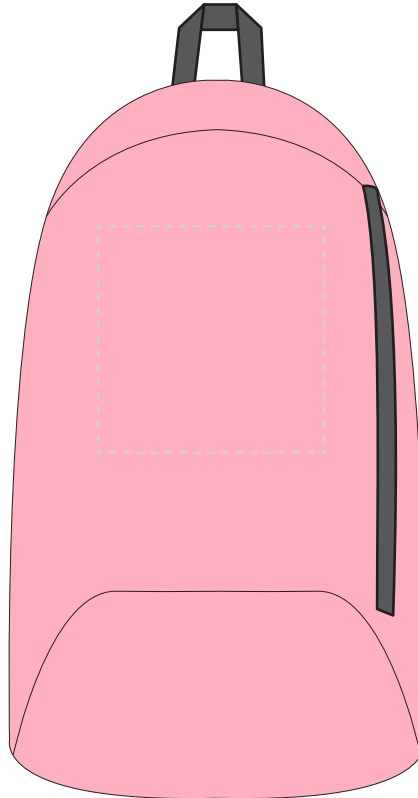

Your Ref:	Quantity:	Product Code: QB0134
Our Ref:	Version: 1	Product Colour: LIGHT PINK

PRINTING CONCERNS:

We stock this item in the following colours

**PANTONE REFERENCE(S)**
 Full colour printing

ARTWORK SCALE 25%

Product Image for visualisation
- colours may vary

The dashed line is to demonstrate print area and will not appear on your printed item

PLEASE NOTE:

- All colours including print and product are for visual purposes only and should not be regarded as the actual colour of the product and print.
- Some products may vary from batch to batch and may differ from previous orders.
- The colour and texture of a product can also have an effect on the final print colour.
- By approving this order we accept that you understand these terms.